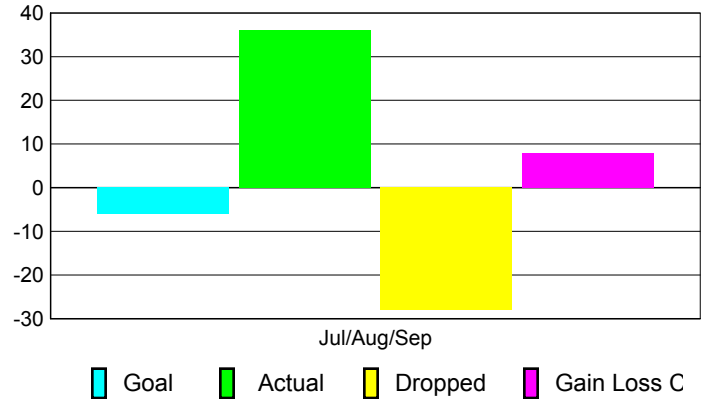

Membership Results 2010-2011

Goal, New, Dropped, Gain/Loss

Comparison of Membership Gain/Loss

Current Year Compared to the Previous Year